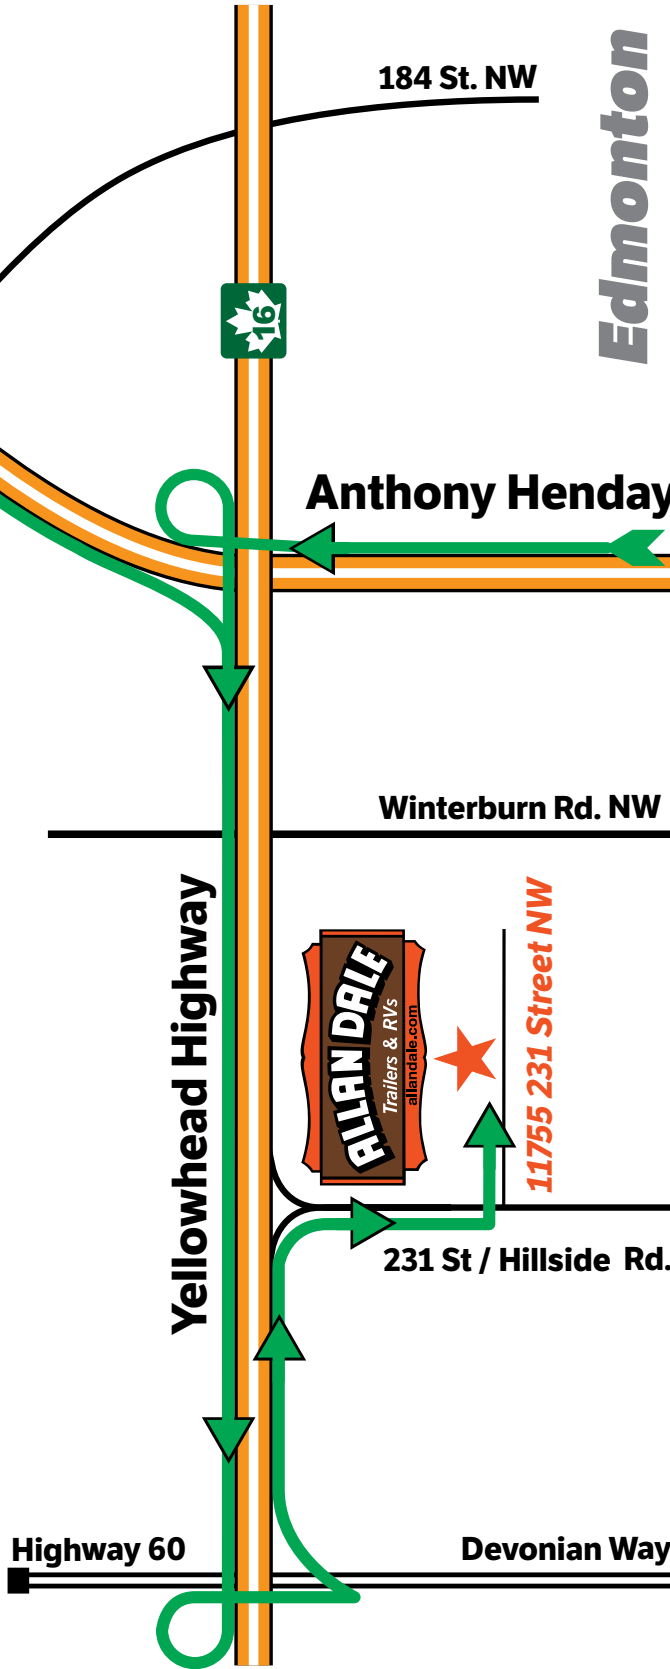

From the Anthony Henday

- Take the West Yellowhead Highway Exit
- Continue West past the Allan Dale dealership
- Exit South on Highway 60 / Devonian way at the Acheson Overpass
- Loop back onto the Yellowhead heading East
- Turn right / South onto 231 Street

Edmonton